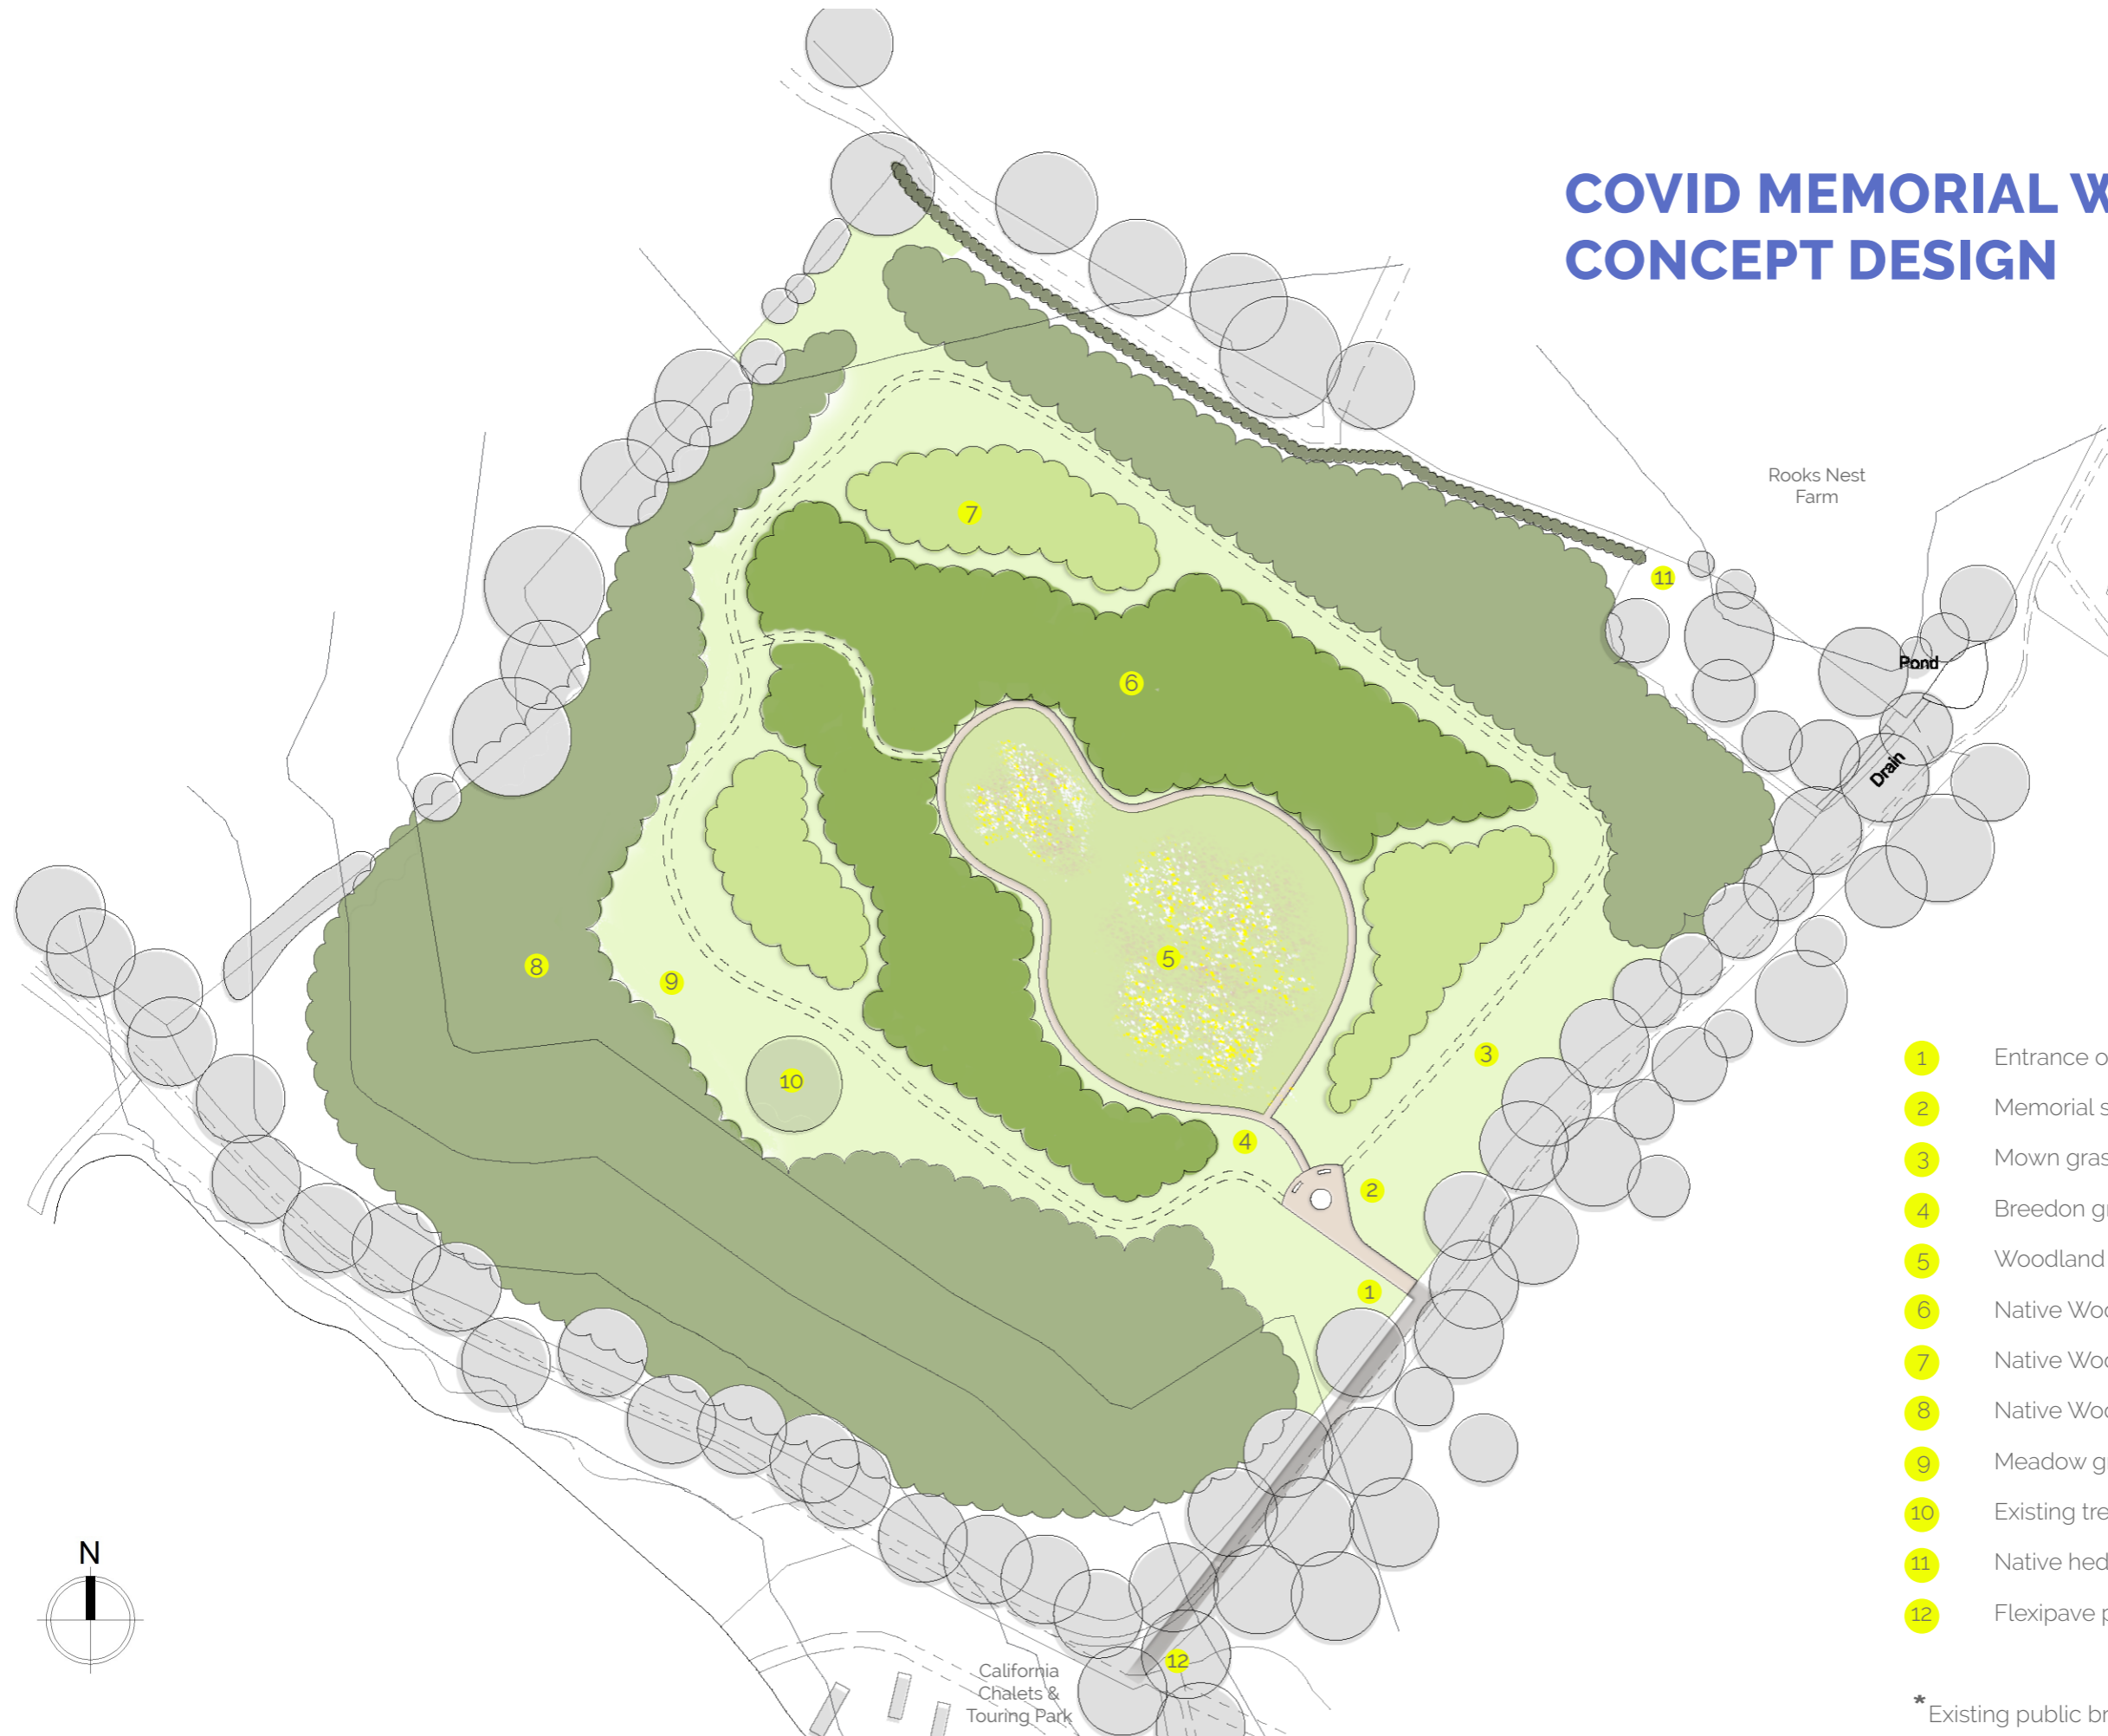

COVID MEMORIAL WOODLAND CONCEPT DESIGN

121

- 1 Entrance off public bridleway
- 2 Memorial sculpture and seating area
- 3 Mown grass paths
- 4 Breedon gravel path
- 5 Woodland glade with native wildflowers
- 6 Native Woodland planting mix A
- 7 Native Woodland Edge planting mix B
- 8 Native Woodland planting mix C
- 9 Meadow grass
- 10 Existing tree
- 11 Native hedge along site boundary.
- 12 Flexipave path link to CCP*

* Existing public bridleway is currently unsurfaced.

This page is intentionally left blank